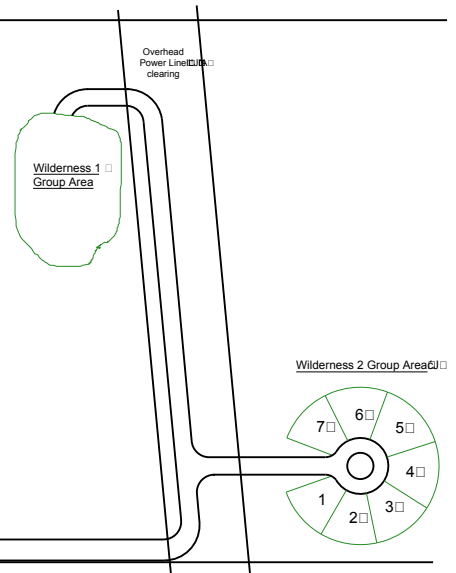

Sno-Trac Camper Village

← North

PLEASE . . .
Stop at the office before
you enter the campground.
A vehicle pass is required
to be on the grounds

SPEED 5
LIMIT MPH

Private Property

Private Property

Welcome,
We hope you'll enjoy your camping and fishing here

- 7 Examples of sites on an annual storage program
- 15 Example of sites with multiple reservation
- Rental Cabins
- Sales Display Park Model Trailer