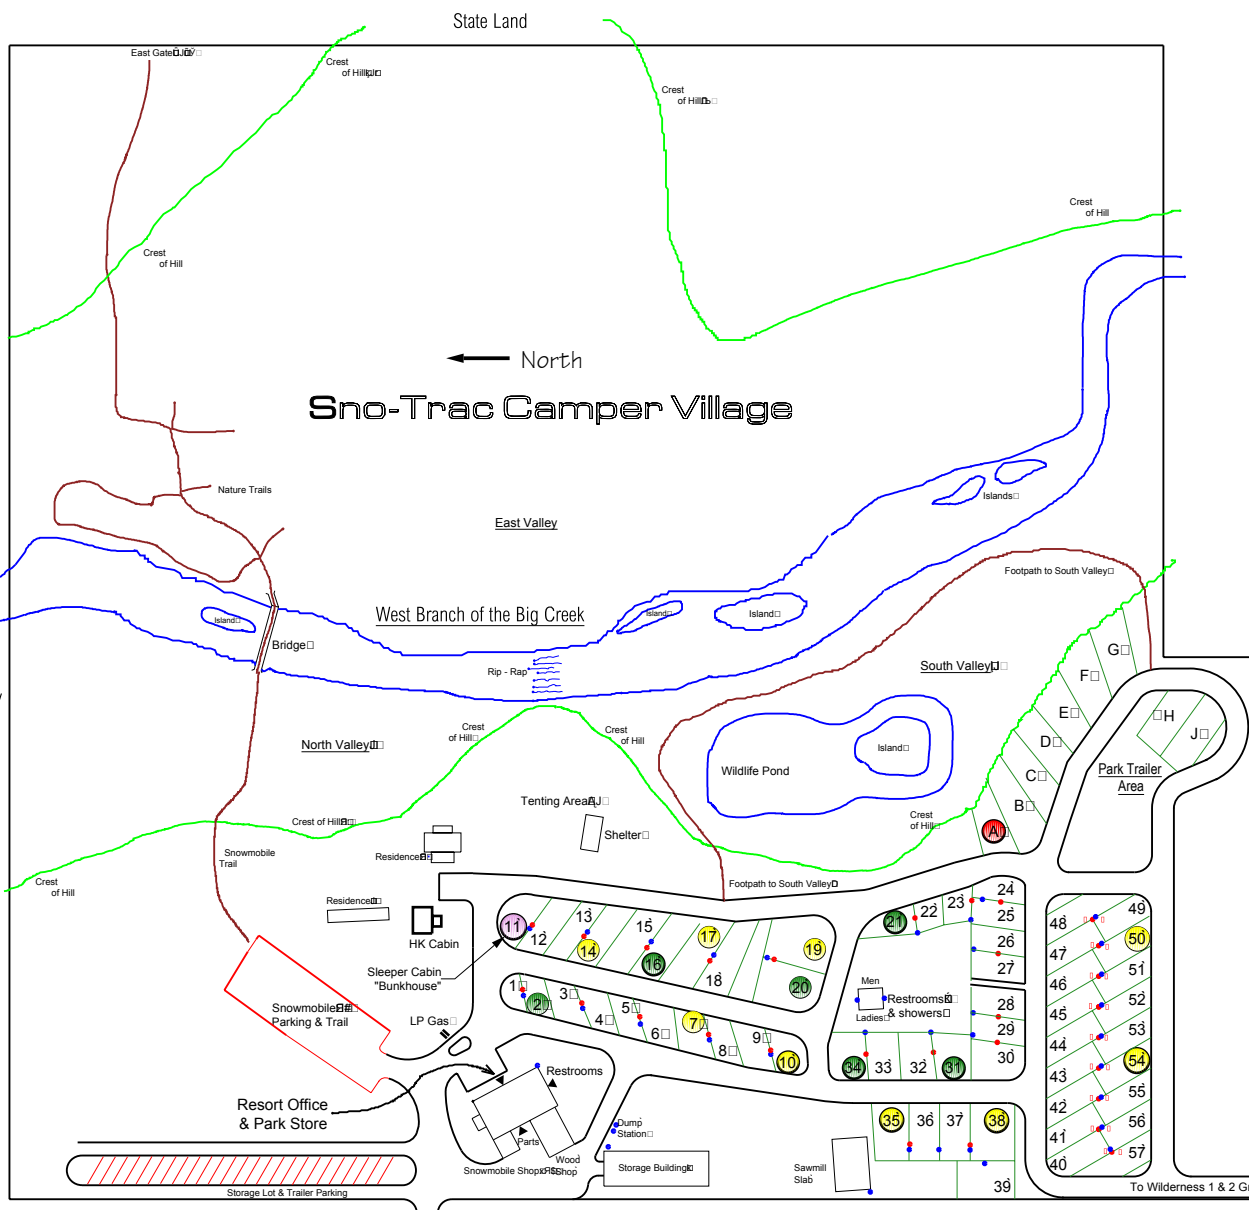

Sno-Trac Camper Village

← North

PLEASE . . .
Stop at the office before
you enter the campground.
A vehicle pass is required
to be on the grounds

SPEED 5
LIMIT MPH

Private Property

Private Property

Welcome,
We hope you'll enjoy your camping and fishing here

- 7 Examples of sites on an annual storage program
- 15 Example of sites with multiple reservation
- Rental Cabins
- Sales Display Park Model Trailer